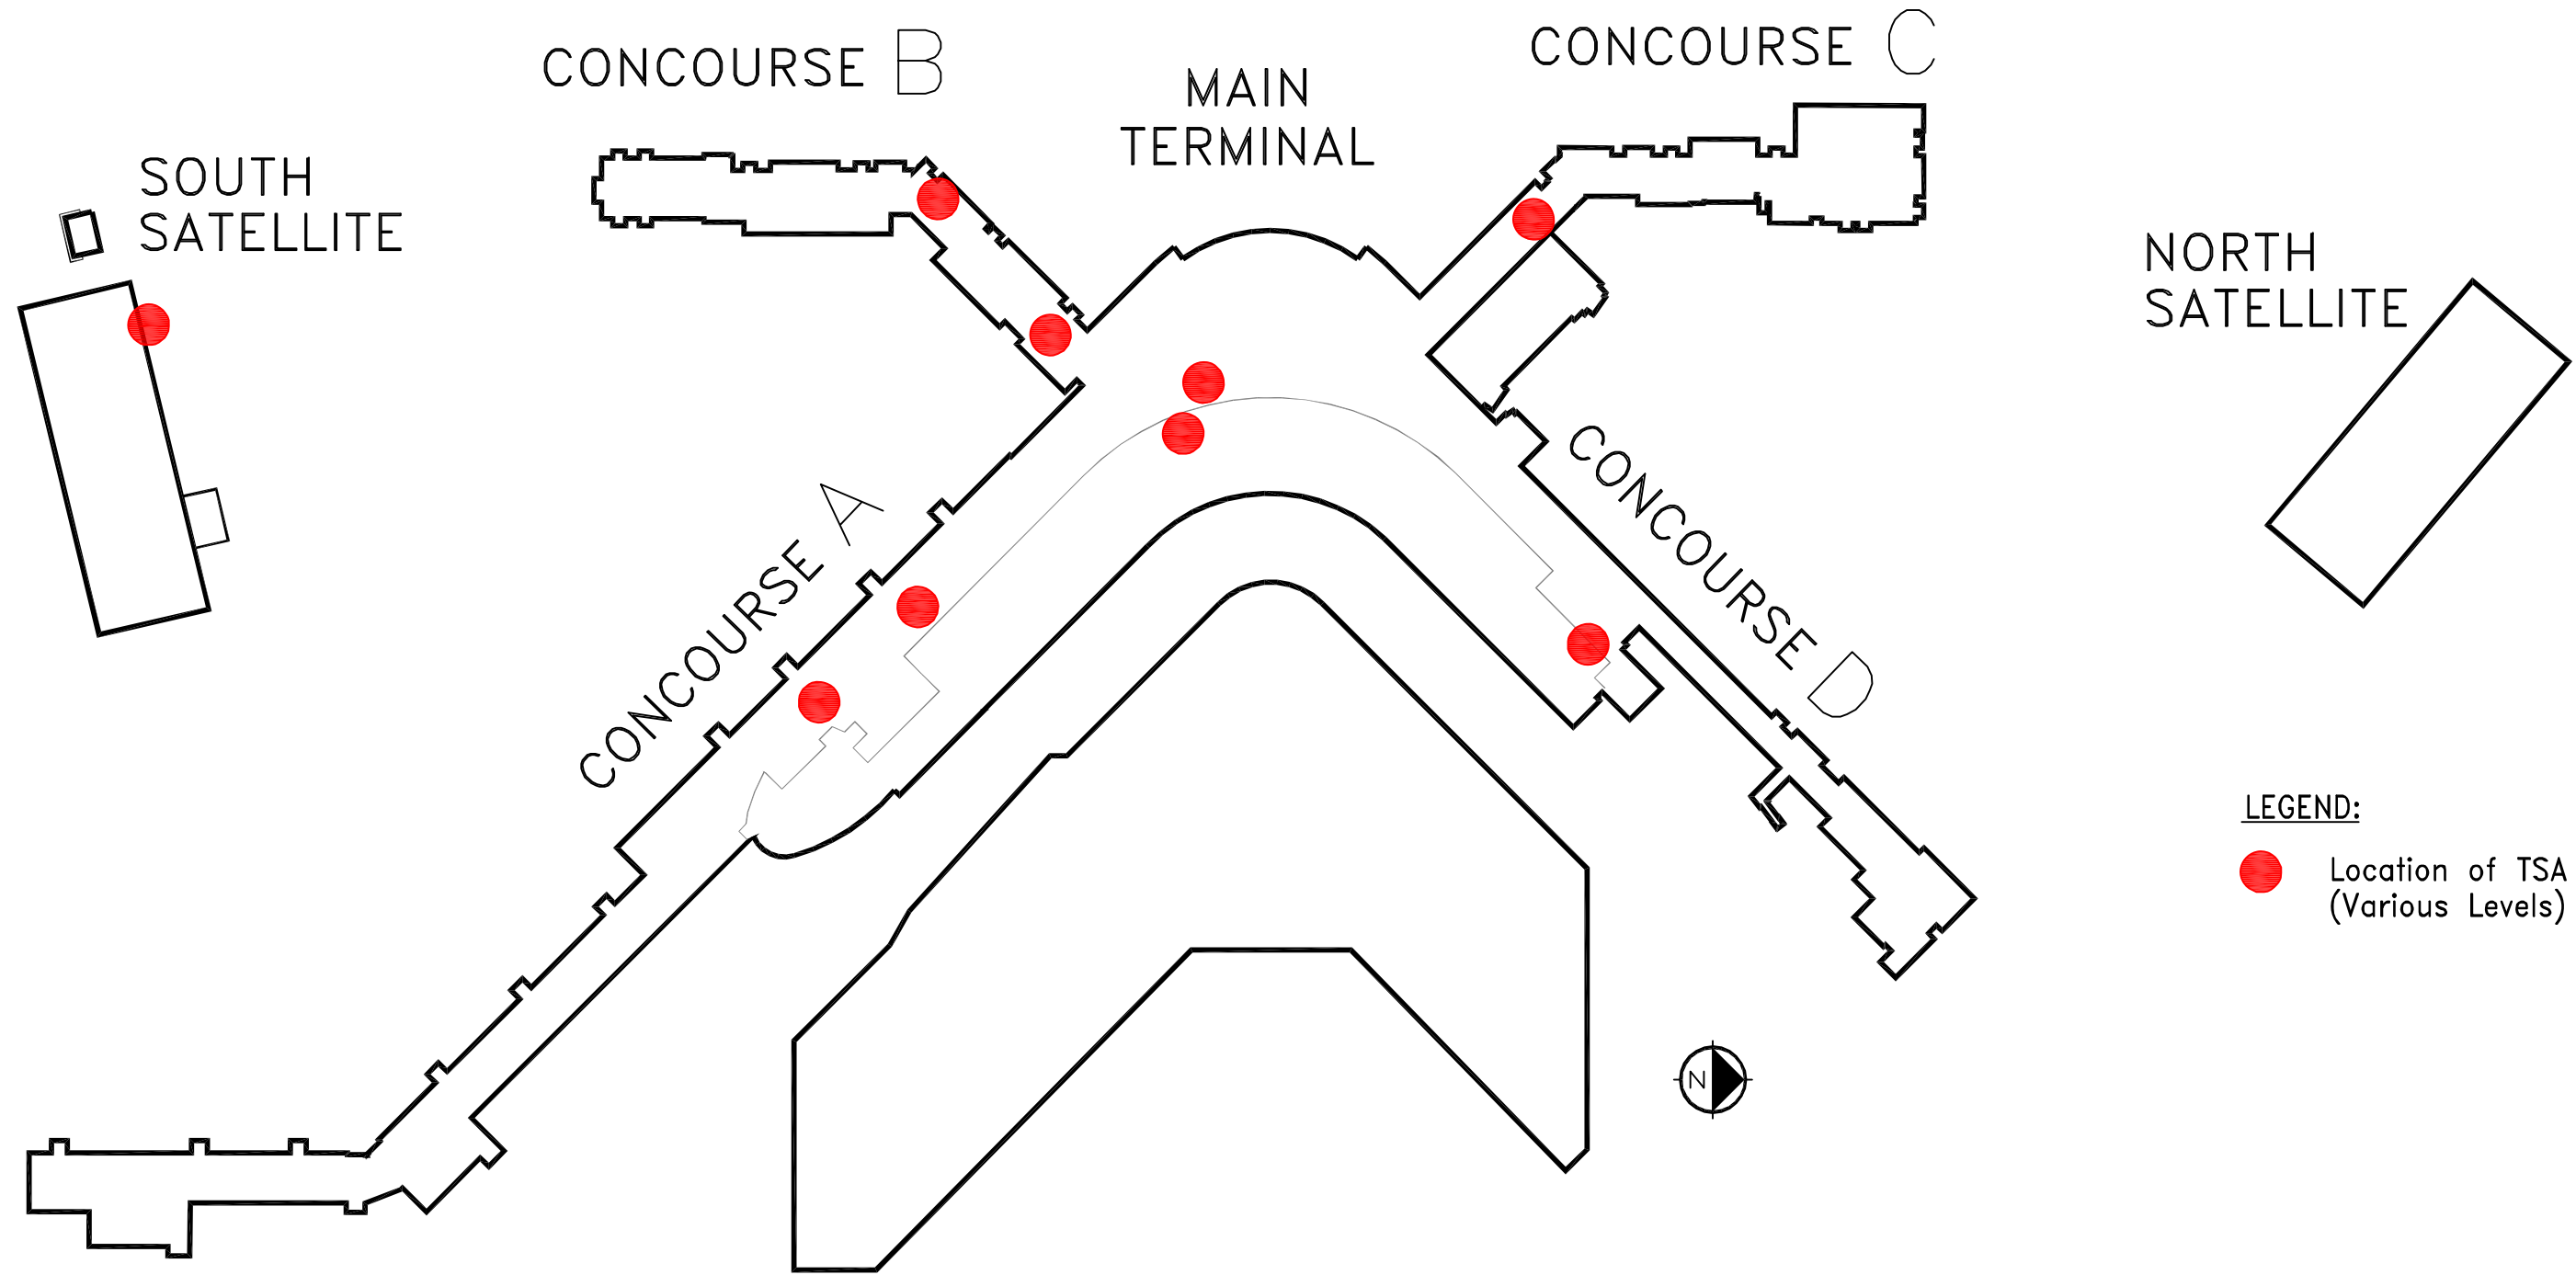

Sea-Tac International Airport TSA Main Lease Office Locations

Item No.	5d.Exhibit A
Date of Meeting	October 8, 2013

LEGEND:
● Location of TSA Spaces (Various Levels)

Port of Seattle/Aviation Properties		DATE
Seattle-Tacoma International Airport		SCALE:
BUILDING:	VARIOUS	DRAWN BY:
LEVEL:	MAIN TERMINAL	CHECKED BY:
LOCATION:		EXHIBIT NO. A

\\AIRMS280\Aviation\AV-Properties\01_PROPworks\TSA\TSA Areas-01.dwg Sep 30, 2013 - 2:11pm